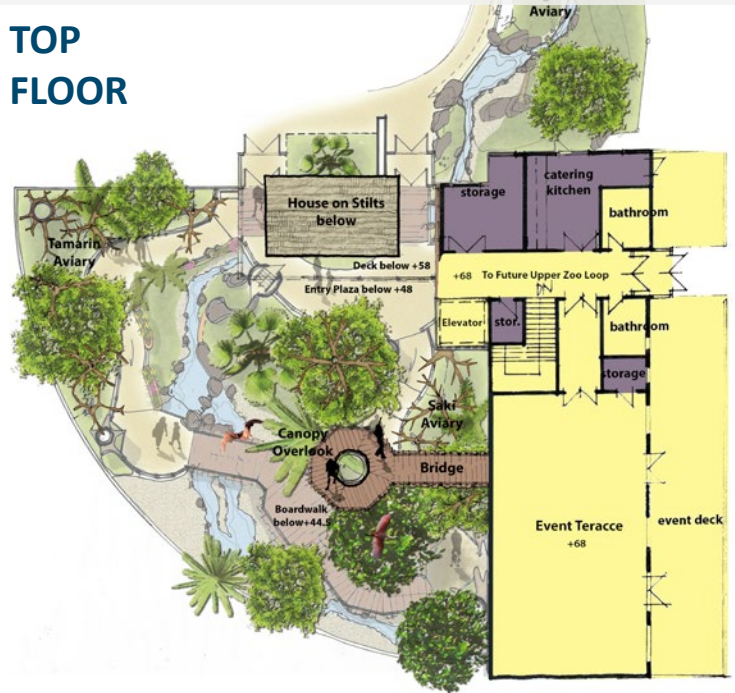

# Amazon Rainforest Bldg

Brandywine Zoo, Delaware, USA

Area: 9,000sf

Budget: \$10 million

Animals: Macaw, Tamarins, Dwarf Caiman, Toucan, Ant-eater, Capybara, Porcupine, Sloth, Saki, Coati, Jaguar, ...

Zoo Design Inc. in collaboration with GWWO Architect are working on a 9000sf indoor rainforest habitat, a major expansion to The Brandywine Zoo. The new three story building will feature three different habitats: riverine, forest ground, and canopy level; several mixed species exhibits and many free flying birds. Event space on the third level overlooking the rainforest canopy, with stunning views of Brandywine Park and Brandywine River, is a promising revenue generating feature.

## GROUND FLOOR

## TOP FLOOR

Zoo Design Inc.