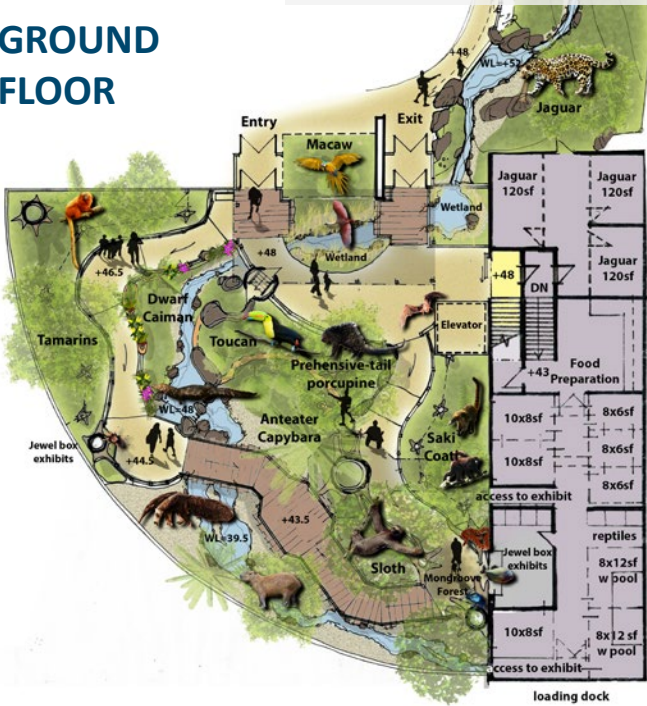

# Amazon Rainforest Bldg

Brandywine Zoo, Delaware, USA

Area: 9,000sf

Budget: \$10 million

Animals: Macaw, Tamarins, Dwarf Caiman, Toucan, Ant-eater, Capybara, Porcupine, Sloth, Saki, Coati, Jaguar, ...

Zoo Design Inc. in collaboration with GWWO Architect are working on a 9000sf indoor rainforest habitat, a major expansion to The Brandywine Zoo. The new three story building will feature three different habitats: riverine, forest ground, and canopy level; several mixed species exhibits and many free flying birds. Event space on the third level overlooking the rainforest canopy, with stunning views of Brandywine Park and Brandywine River, is a promising revenue generating feature.

## GROUND FLOOR

## TOP FLOOR

Zoo Design Inc.