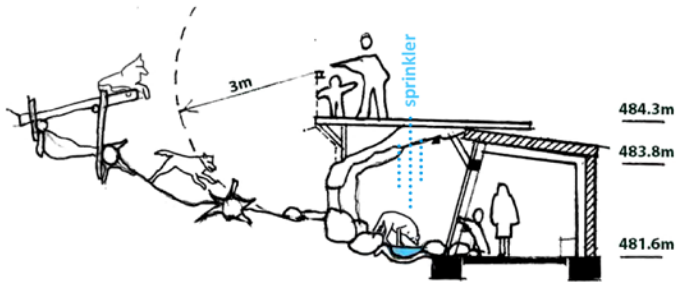

Wolf Habitat

Zoo Jihlava, Czech Republic

Animal Area: 1.5 acres

Animals: Wolves

View Shelter: Phase I

View Shelter, cave and deck: Phase II

Ms. Kubikova, the director of the Zoo, contacted Zoo Design, Inc. to develop nearly 1.5 acre of secondary forest in the area of Zoo Jihlava to become european wolf habitat, where wolves would be free to express their natural behavior and visitors will be engaged in discovering wolf agency.