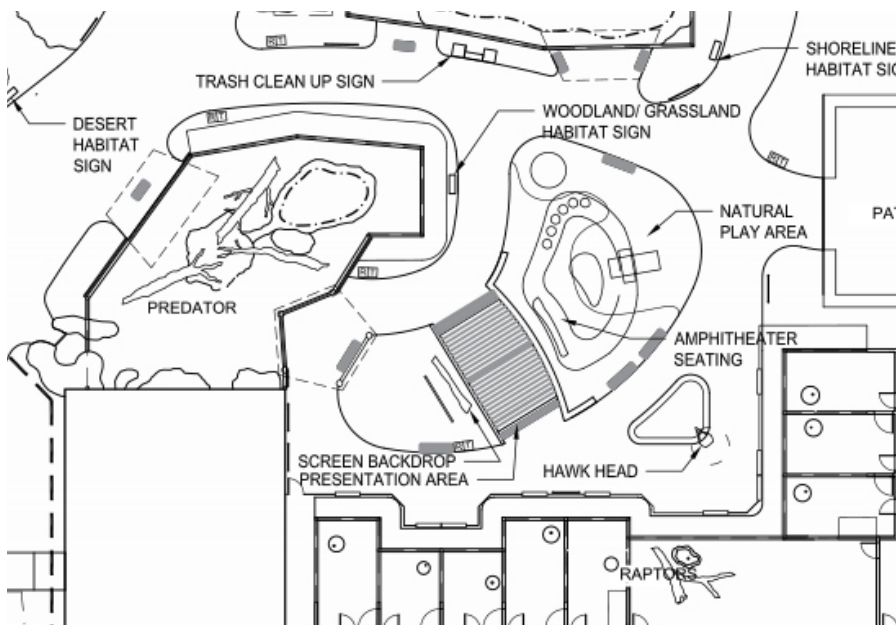

## Design of animal hospital, ambassador animals' habitats, and visitors' experience including signage and interactive interpretives.

WildCare 'Living well with wildlife' an organization which takes care of urban wildlife, contracted Fairchild Brooms Architects and Zoo Design Inc to adopt a new space, previously prison barracks, for their organization's purposes. The project includes state-of-art animal hospital and reintroduction center, courtyard for visitors featuring animal habitats, 'nature play' playground and interpretive elements, an indoor interpretive center, a great hall for events, classrooms, and offices.

### Special Feature

In the campus courtyard visitors can learn about the work of WildCare through ambassador animals, interactives, and signage that explains how people can live well with wildlife. Custom interactives cover topics of water pollution, trash clean up and animals' perspective. Additionally, there is a stage for animal presentations and natural playground.