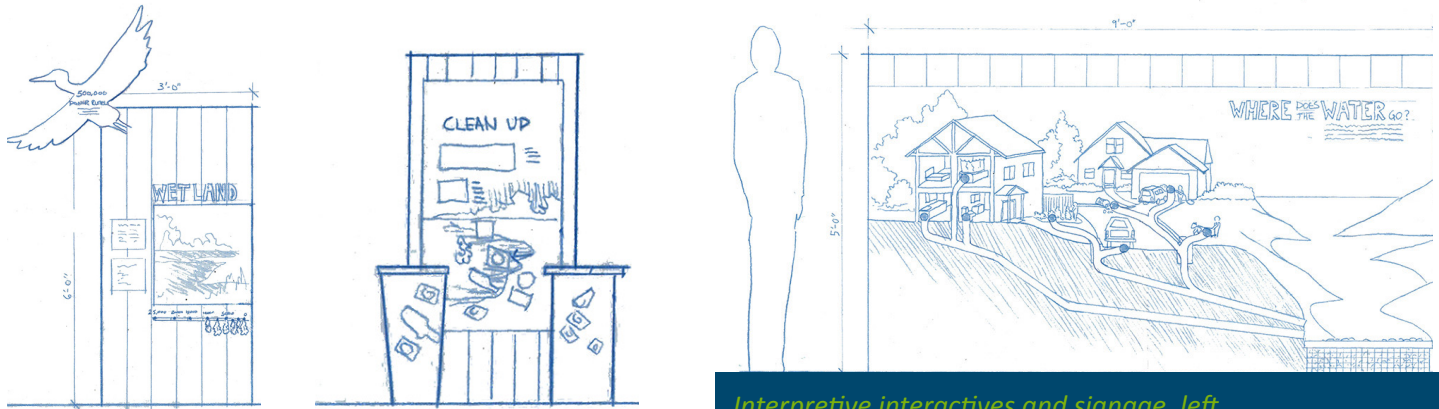

# WildCare Bay Area

San Rafael, California, USA

**Total Area:** 4.5 acres

**Animal:** Raptors, small mammals, shorebirds

**Budget:** \$14 million

**Time frame:** December 2015 - present

## Design of animal hospital, ambassador animals' habitats, and visitors' experience including signage and interactive interpretives.

WildCare 'Living well with wildlife' an organization which takes care of urban wildlife, contracted Fairchild Brooms Architects and Zoo Design Inc to adopt a new space, previously prison barracks, for their organization's purposes. The project includes state-of-art animal hospital and reintroduction center, courtyard for visitors featuring animal habitats, 'nature play' playground and interpretive elements, an indoor interpretive center, a great hall for events, classrooms, and offices.

Interpretive interactives and signage, left  
Courtyard with ambassador animal habitats, below

### Special Feature

In the campus courtyard visitors can learn about the work of WildCare through ambassador animals, interactives, and signage that explains how people can live well with wildlife. Custom interactives cover topics of water pollution, trash clean up and animals' perspective. Additionally, there is a stage for animal presentations and natural playground.